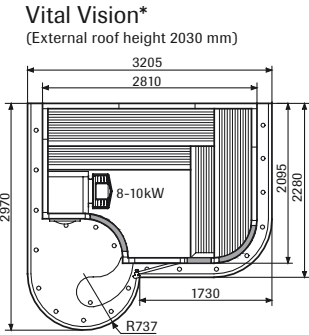

Freedom of choice is yours – by design.

Here you have a bird's eye view of all our complete, prefabricated sauna rooms. You can see sizes, the correct location of the sauna heater and the layout of the interior fittings. All our sauna rooms can also be installed mirror fashion (except Vital Vision). You can also see which standard wall sections can be replaced by glazed sections. For the sake of clarity we also indicate the optimum heater output for each of the rooms.

All you need to do is measure, compare and decide which sauna room is the best for you.

* Interior can not be installed mirror fashion.